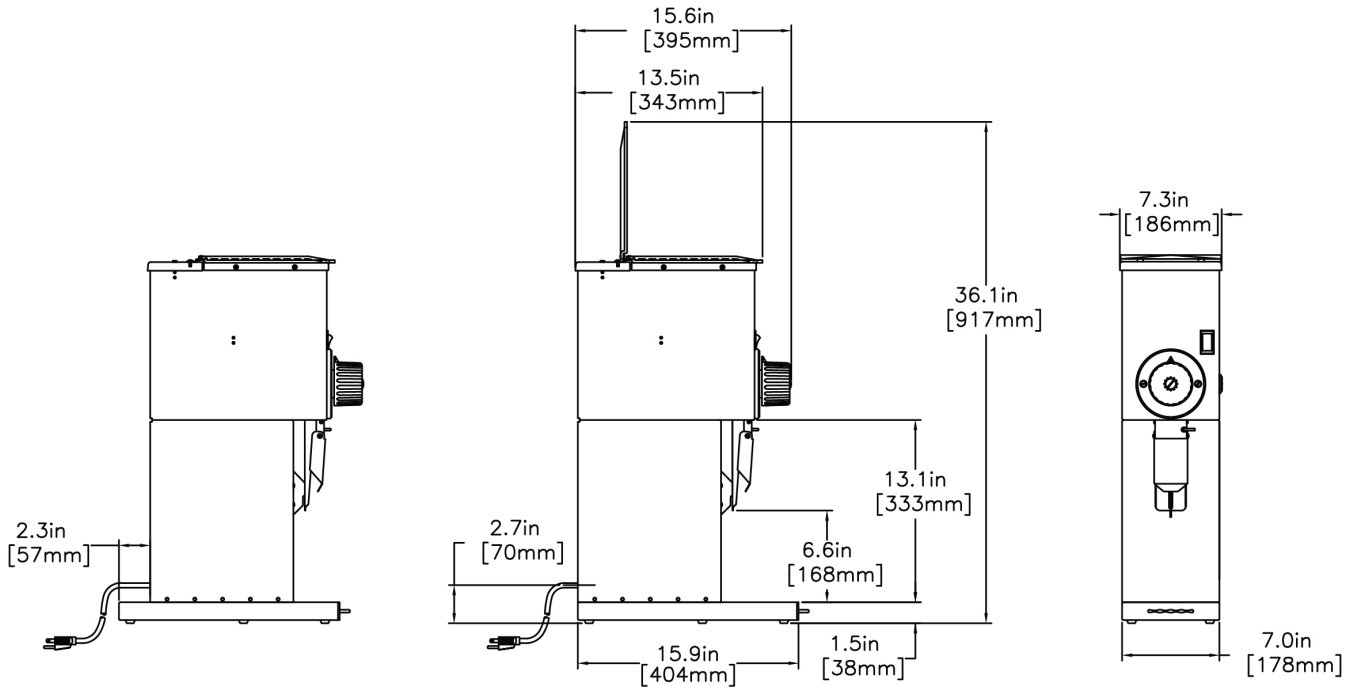

Last Updated:
08/28/2020

	Unit			Shipping				
	Height	Width	Depth	Height	Width	Depth	Weight	Volume
English	26.5 in.	7.3 in.	16.8 in.	32.8 in.	13.6 in.	23.1 in.	55.400 lbs	5.972 ft ³
Metric	67.3 cm	18.5 cm	42.7 cm	83.2 cm	34.6 cm	58.7 cm	25.129 kgs	0.169 m ³